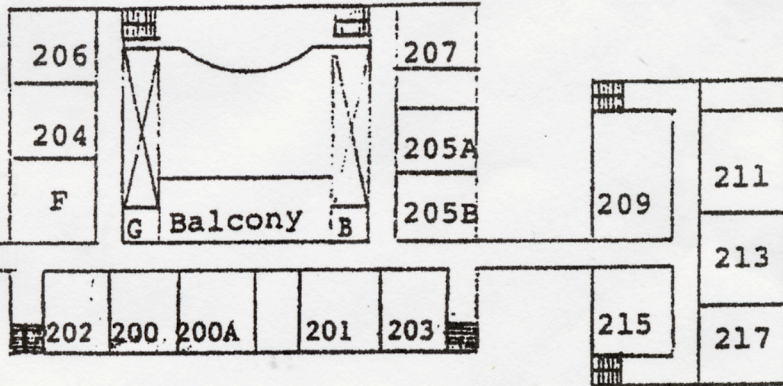

Deal Junior High School

Fort Drive and Nebraska Avenue, N.W.
Washington, D.C. 20016

No Connection

* TC (Teachers' Cafeteria)

New Wing

- B- Boys
- G- Girls
- E- Exit
- F- Faculty

Balcony

New Wing

Cafeteria- Lower Level

Auditorium

Main Office

E

Fort Dr. Entrance

E