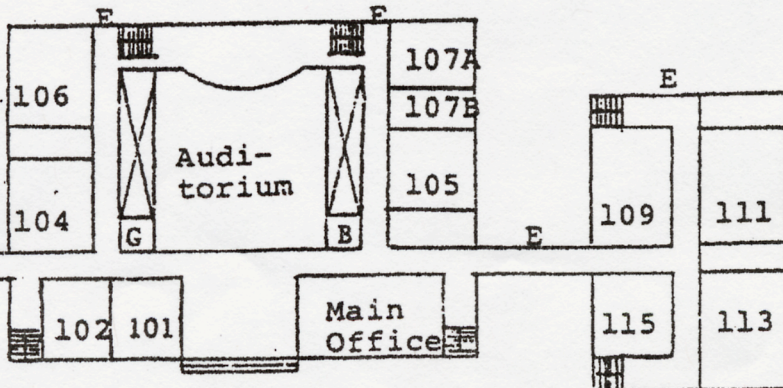

Deal Junior High School

Fort Drive and Nebraska Avenue, N.W.
Washington, D.C. 20016

No Connection

* TC (Teachers' Cafeteria)

New Wing

- B- Boys
- G- Girls
- E- Exit
- F- Faculty

Balcony

New Wing

Cafeteria- Lower Level

Auditorium

Main Office

E

Fort Dr. Entrance

E